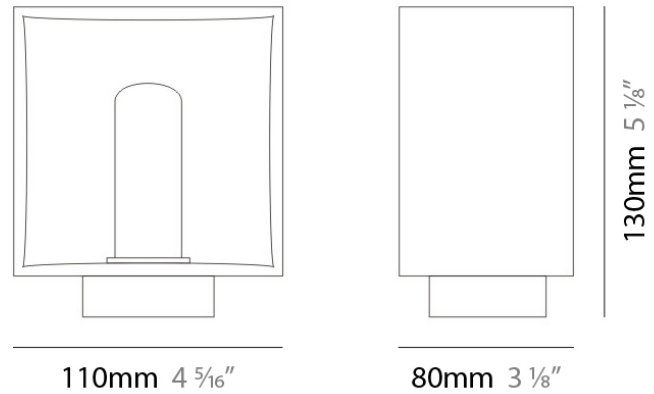

DOMINO PORTABLE

D84080

PROJECT	_____
TYPE	_____
NOTES	_____
QUANTITY	_____
DATE	_____

GENERAL

Series: Domino
Brand: Panzeri
Division: Design
Mounting Type: Portable
Mounting Location: Table
Subcategory: Table

PHYSICAL

Shape: Cube
Length (mm): 110
Length (in): 4 $\frac{5}{16}$ "
Width (mm): 80
Width (in): 3 $\frac{1}{8}$ "
Height (mm): 130
Height (in): 5 $\frac{1}{8}$ "
Light Distribution: Omnidirectional
Weight (kg): 1.23
Weight (lbs): 2.7
Diffuser: Black Blown Glass
Fixture Finish: Metallic Gray
Fixture Material: Glass / Aluminum

ELECTRICAL

Number of Lamps: 1
Lamp Type: LED Retrofit
Lamp Shape: T4
Bulb Included: Bulb Not Included
Total Output Wattage (W): 3
Max. Wattage Per Lamp (W): 3
Lamp Base: G9
Input Voltage (V): 120

LED

OPTICAL

RATINGS AND CERTIFICATIONS

Certified By: CSA Certified to UL and CSA Standards
IP rating: IP40